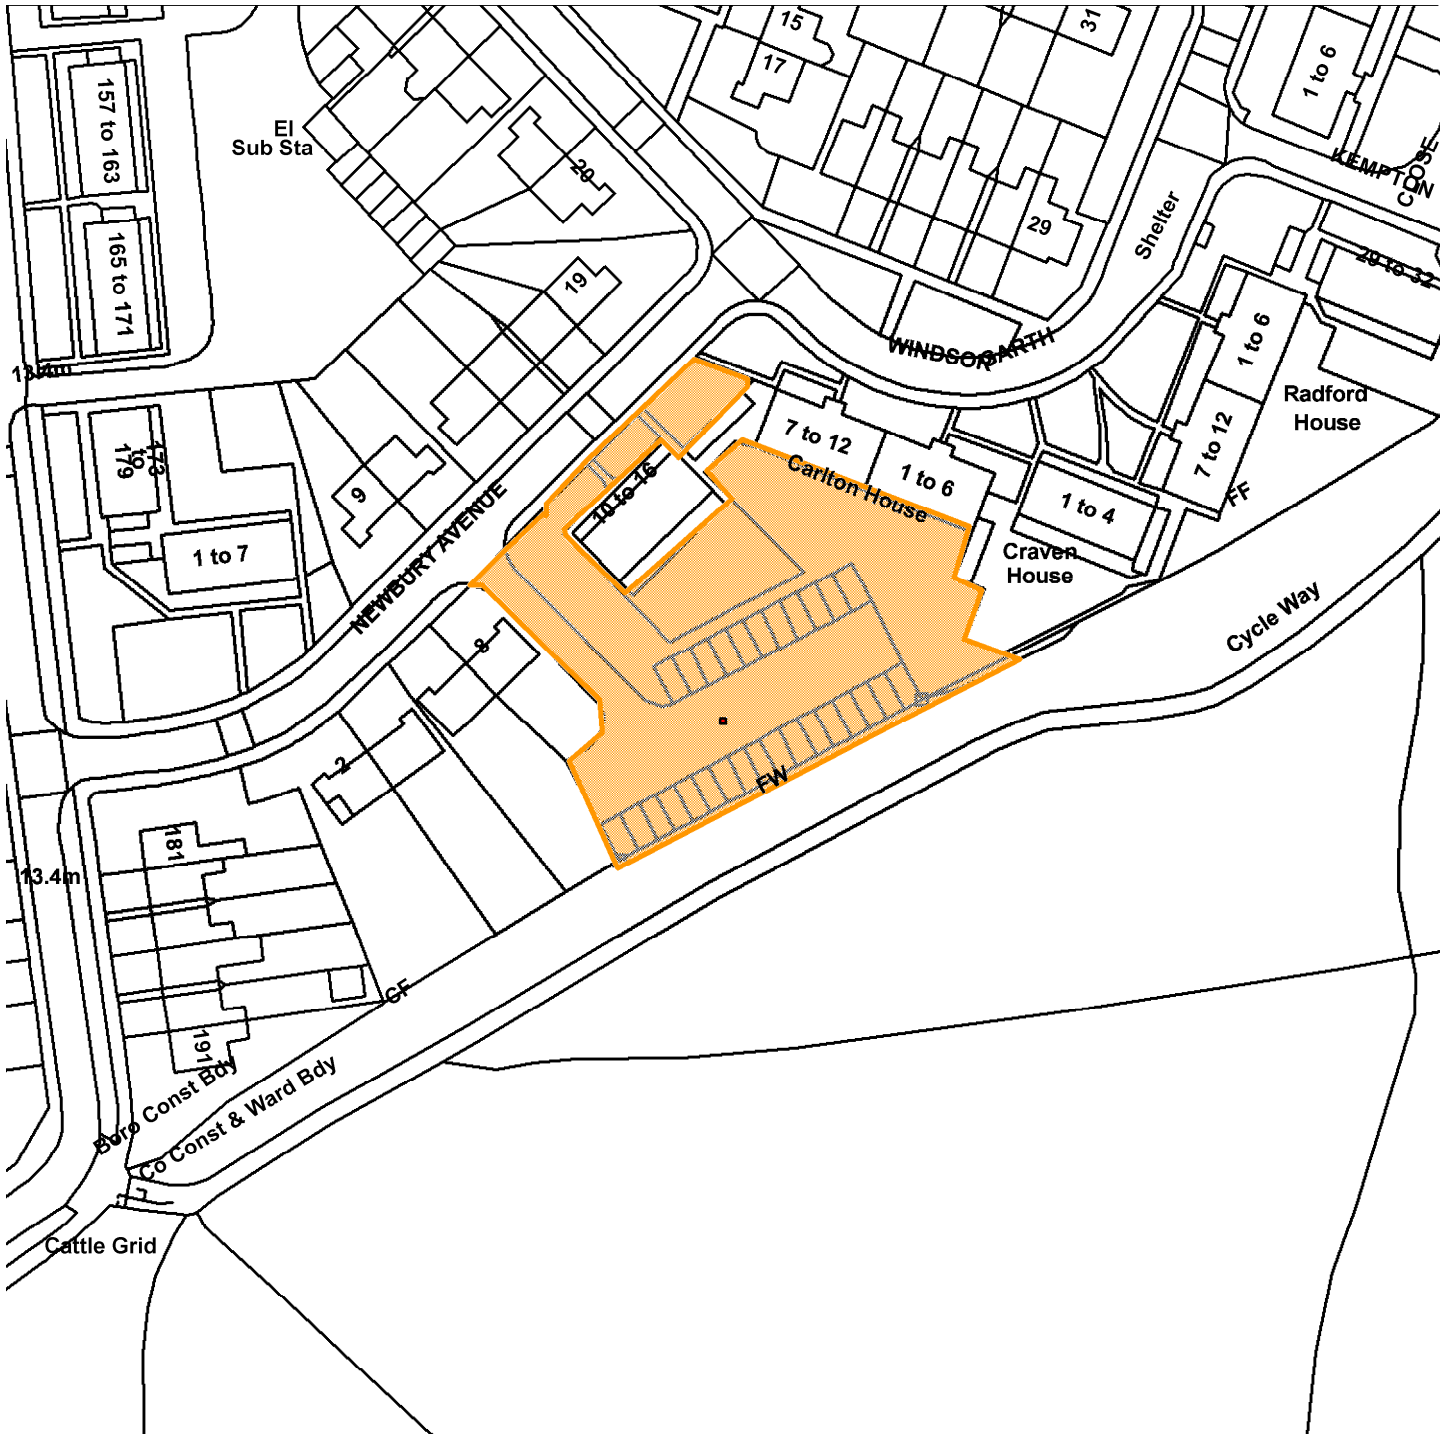

# Garage Court Site At Newbury Avenue

18/00410/GRG3

GIS by ESRI (UK)

Scale : 1:982

Reproduced from the Ordnance Survey map with the permission of the Controller of Her Majesty's Stationery Office © Crown Copyright 2000.

Unauthorised reproduction infringes Crown Copyright and may lead to prosecution or civil proceedings.

<b>Organisation</b>	Not Set
<b>Department</b>	Not Set
<b>Comments</b>	Site Plan
<b>Date</b>	24 April 2018
<b>SLA Number</b>	Not Set